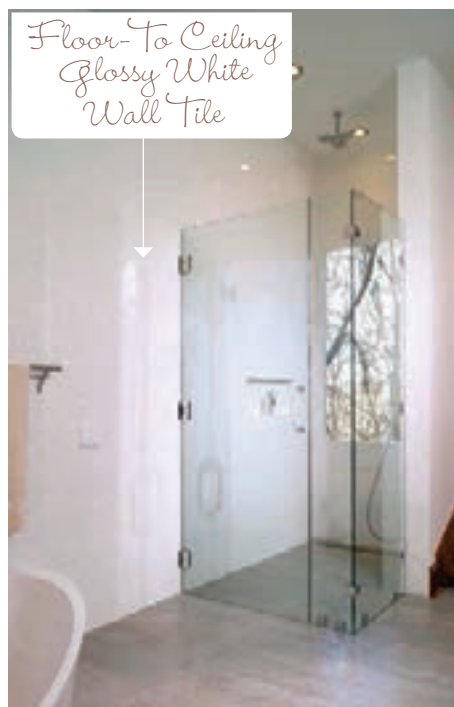

# Bathroom

**New Mood Design**  
(770) 500-8593

[www.newmooddesign.com](http://www.newmooddesign.com)

Photos courtesy of New Mood Design, LLC

New Mood Design transformed a 300-square-foot interior space on two levels into a powder room for guests and a master bathroom suite off the master bedroom. After the space in this Vinings home was gutted, new connections between existing rooms were added with a revised flow for new functions. New Mood Design created a bright, expansive space with a minimal, light-colored palette featuring floor-to-ceiling glossy white wall tile. African mahogany millwork, a soft walnut floating vanity cabinet and gray-brown floor tiles add warmth and richness. Contractors included A Custom View, LLC, and Artisan Custom Closets.

Gray-Brown  
Floor Tiles

Walnut Floating  
Vanity Cabinet

BEFORE BATHROOM IMPROVEMENT

Floor-To Ceiling  
Glossy White  
Wall Tile

Powder Room