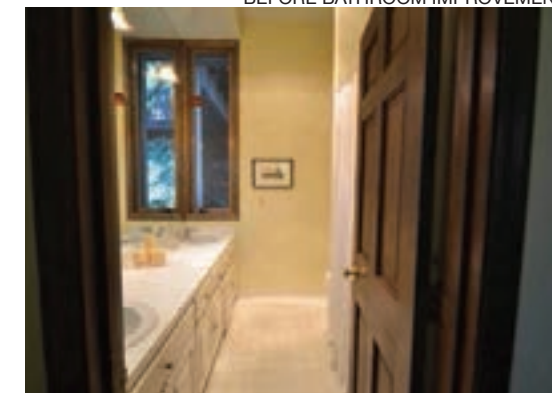

# Bathroom

**New Mood Design**  
(770) 500-8593

[www.newmooddesign.com](http://www.newmooddesign.com)

Photos courtesy of New Mood Design, LLC

New Mood Design transformed a 300-square-foot interior space on two levels into a powder room for guests and a master bathroom suite off the master bedroom. After the space in this Vinings home was gutted, new connections between existing rooms were added with a revised flow for new functions. New Mood Design created a bright, expansive space with a minimal, light-colored palette featuring floor-to-ceiling glossy white wall tile. African mahogany millwork, a soft walnut floating vanity cabinet and gray-brown floor tiles add warmth and richness. Contractors included A Custom View, LLC, and Artisan Custom Closets.

Gray-Brown  
Floor Tiles

Walnut Floating  
Vanity Cabinet

BEFORE BATHROOM IMPROVEMENT

Floor-To Ceiling  
Glossy White  
Wall Tile

Powder Room