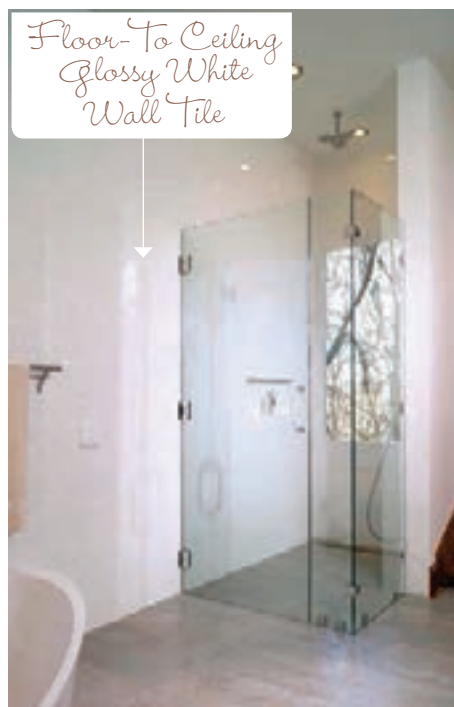

Best of the
Best Projects
1st Place

Bathroom

New Mood Design
(770) 500-8593

www.newmooddesign.com

Photos courtesy of New Mood Design, LLC

New Mood Design transformed a 300-square-foot interior space on two levels into a powder room for guests and a master bathroom suite off the master bedroom. After the space in this Vinings home was gutted, new connections between existing rooms were added with a revised flow for new functions. New Mood Design created a bright, expansive space with a minimal, light-colored palette featuring floor-to-ceiling glossy white wall tile. African mahogany millwork, a soft walnut floating vanity cabinet and gray-brown floor tiles add warmth and richness. Contractors included A Custom View, LLC, and Artisan Custom Closets.

Gray-Brown
Floor Tiles

Walnut Floating
Vanity Cabinet

BEFORE BATHROOM IMPROVEMENT

Floor-To Ceiling
Glossy White
Wall Tile

Powder Room