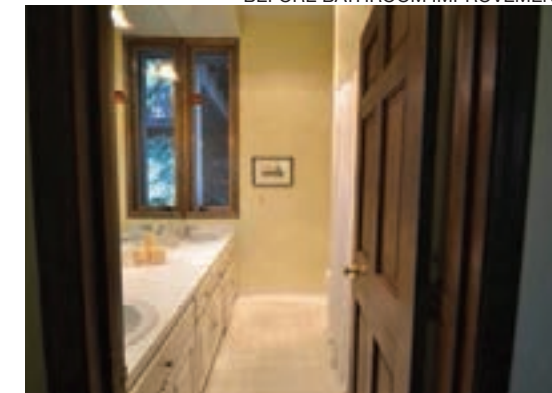

Best of the
Best Projects
1st Place

Bathroom

New Mood Design
(770) 500-8593

www.newmooddesign.com

Photos courtesy of New Mood Design, LLC

New Mood Design transformed a 300-square-foot interior space on two levels into a powder room for guests and a master bathroom suite off the master bedroom. After the space in this Vinings home was gutted, new connections between existing rooms were added with a revised flow for new functions. New Mood Design created a bright, expansive space with a minimal, light-colored palette featuring floor-to-ceiling glossy white wall tile. African mahogany millwork, a soft walnut floating vanity cabinet and gray-brown floor tiles add warmth and richness. Contractors included A Custom View, LLC, and Artisan Custom Closets.

Gray-Brown
Floor Tiles

Walnut Floating
Vanity Cabinet

BEFORE BATHROOM IMPROVEMENT

Floor-To Ceiling
Glossy White
Wall Tile

Powder Room